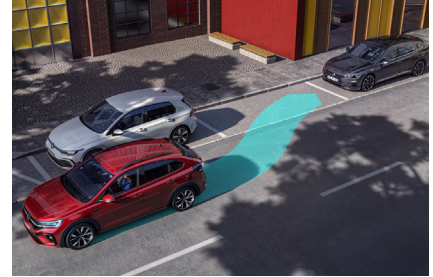

Taigo R-Line (in addition to Life)

Interior Equipment

- » Sports comfort seats in front with lumbar support
- » Seat trim covers in fabric "R-Line"
- » Decorative inserts in "Grey Anodized Matte"
- » Pedals in brushed stainless steel
- » Carpet mats in front and rear
- » Scuff plates in front with R-Line logo
- » Ambient lighting
- » Interior lighting in footwell
- » Black headliner

Exterior Equipment

- » 17" 'Valencia' alloy wheels in Galvano Grey incl. wheel locks with extended anti-theft protection
- » Front fog lamps and cornering light
- » 'R-Line'-specific bumpers
- » Privacy glass for rear side windows and rear window

Functional Equipment

- » 8" "Ready 2 Discover" navigation system with a clear glass screen and 6 speakers
- » Diversity antenna for FM reception
- » App Connect incl. Wireless App Connect for Apple Car Play and Android Auto
- » LED taillights
- » Travel Assist
- » Adaptive Cruise Control system incl. speed limiter and Autonomous Emergency Braking
- » Autonomous Emergency Braking Front Assist for ACC
- » Park distance control in front and rear

Note: The above images show optional 18" 'Misano' alloy wheels

The above specifications are for information purposes only as our products are continually updated and changes may be made to the specifications at any time. If you require any specific feature, you must consult your local dealer who is regularly updated with any change in specification. Specifications are subject to change without notice.