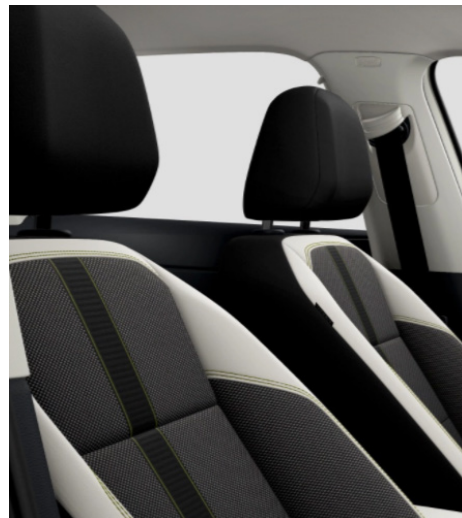

Upholstery

"Lava Stone Black" cloth
Titan Black (EL)
Standard on Life

"Deep Iron" cloth
Titan Black (GF)
Standard on Style

"Dark Grey Anodised" ArtVelours
Titan Black (WS)
Standard on R-Line

"Visual Green" cloth
Titan Black (ED)
Optional on Style